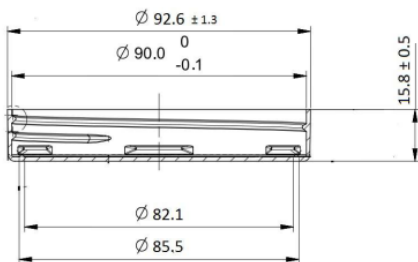

Blue Glossy Smooth

Request Sample

General info

Item no. (SKU):	
Finish:	Smooth
Liner:	IHS/PS/EPE
Thread:	100mm SP400
Dosage:	N/A
Hole Size:	N/A
Material:	PP
Colour:	Silver
Print Areas:	N/A
Country of Origin:	Lithuania

Packaging Info

Packed in Boxes

Box Dimensions (mm):	594 x 394 x 448
Quantity per box (pcs):	700
Boxes per pallet (pcs):	14000
Quantity per pallet (pcs):	20
Net weight (kg):	200
Gross weight (kg):	231
Pallet height (mm):	2400

Packed in PE bags on trays

Tray dimensions (mm):	
Quantity per tray (pcs):	
Quantity per PE bag (pcs):	
PE bags per tray (pcs):	
Trays per pallet (pcs):	
Quantity per pallet (pcs):	
Net weight (kg):	
Gross weight (kg):	
Pallet height (mm):	