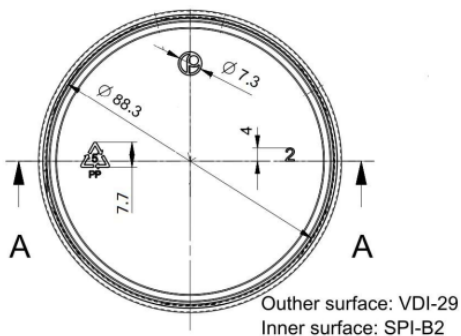

Blue Glossy Smooth

Request Sample

General info

Item no. (SKU):	
Finish:	Smooth
Liner:	IHS/PS/EPE
Thread:	100mm SP400
Dosage:	N/A
Hole Size:	N/A
Material:	PP
Colour:	Silver
Print Areas:	N/A
Country of Origin:	Lithuania

Packaging Info

Packed in Boxes

Box Dimensions (mm):	594 x 394 x 448
Quantity per box (pcs):	700
Boxes per pallet (pcs):	14000
Quantity per pallet (pcs):	20
Net weight (kg):	200
Gross weight (kg):	231
Pallet height (mm):	2400